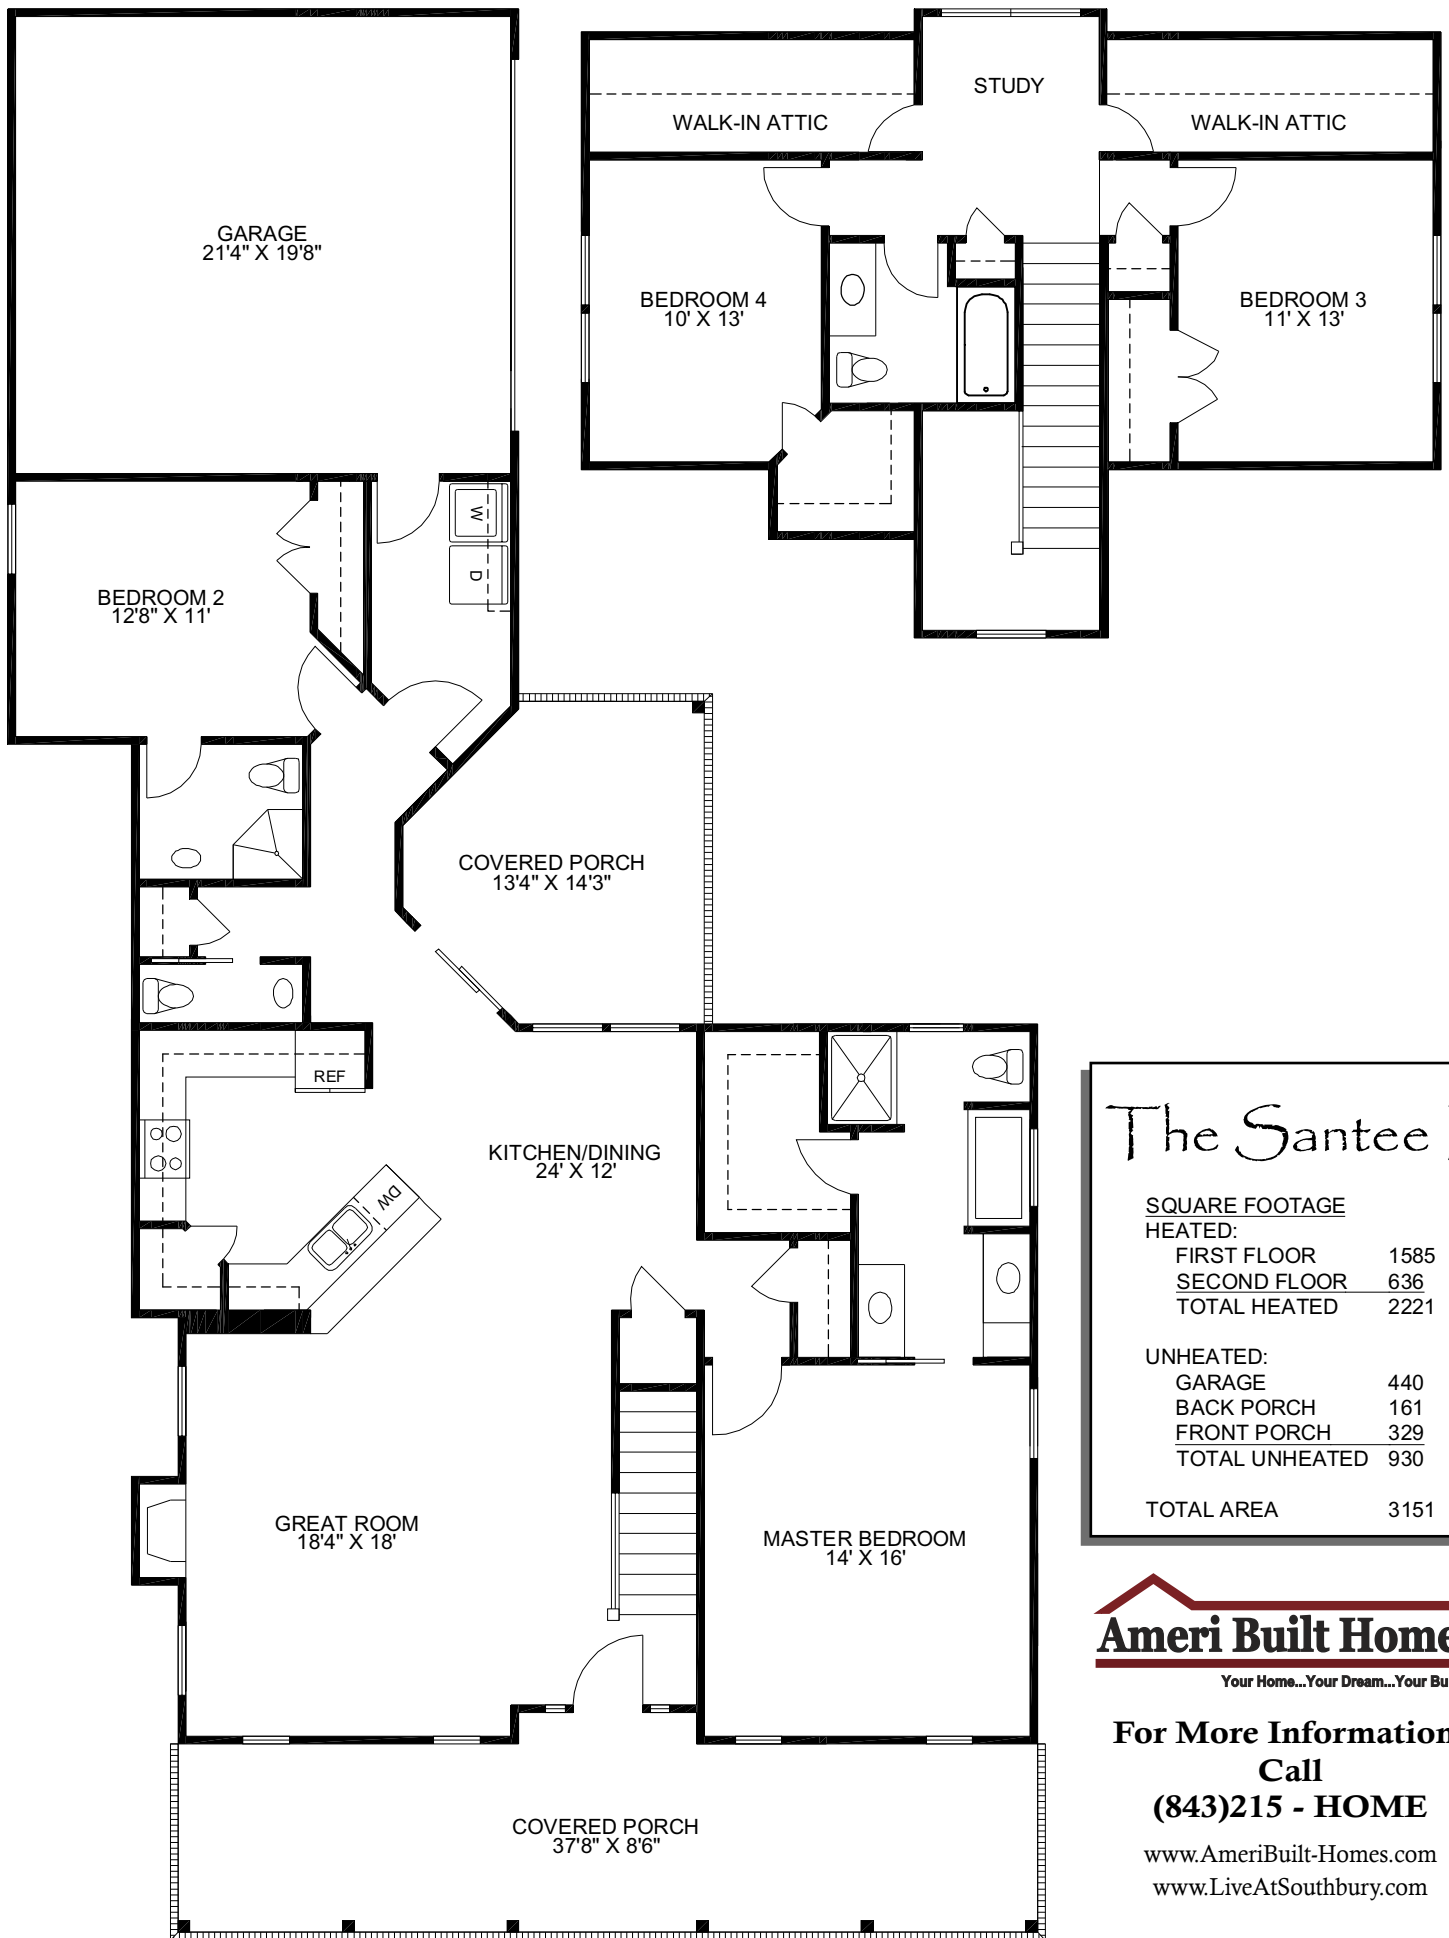

## ***The Santee II***

Bedrooms	4	Total Sq. Ft.	2,958
Baths	3.5	Heated Sq. Ft.	2,065

**Ameri Built Homes**

Your Home...Your Dream...Your Builder.

Sales Office: (843) 215-HOME

[LiveAtSouthbury.com](http://LiveAtSouthbury.com)

### The Santee II

<b>SQUARE FOOTAGE</b>	
<b>HEATED:</b>	
FIRST FLOOR	1585
SECOND FLOOR	636
<b>TOTAL HEATED</b>	<b>2221</b>
<b>UNHEATED:</b>	
GARAGE	440
BACK PORCH	161
FRONT PORCH	329
<b>TOTAL UNHEATED</b>	<b>930</b>
<b>TOTAL AREA</b>	<b>3151</b>